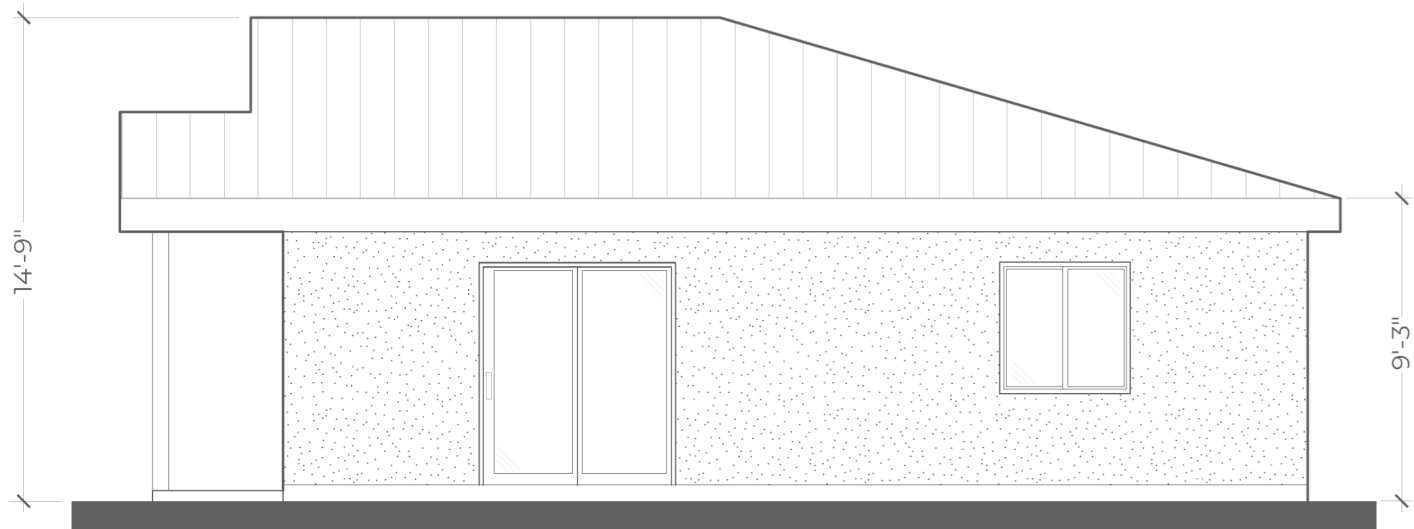

LUMEN TWO-BEDROOM

1000 SQUARE FEET

- 1 COVERED PORCH
- 2 ENTRY
- 3 LIVING ROOM
- 4 KITCHEN
- 5 BATHROOM
- 6 BEDROOM 1
- 7 BEDROOM 2

FLOOR PLAN

LUMEN TWO-BEDROOM

1000 SQUARE FEET

ELEVATION A

ELEVATION B

ELEVATION C

ELEVATION D

LUMEN TWO-BEDROOM

1000 SQUARE FEET

- 1 COVERED PORCH
- 2 ENTRY
- 3 LIVING ROOM
- 4 KITCHEN
- 5 BATHROOM
- 6 BEDROOM 1
- 7 BEDROOM 2

ELEVATION A

ELEVATION B

ELEVATION C

ELEVATION D