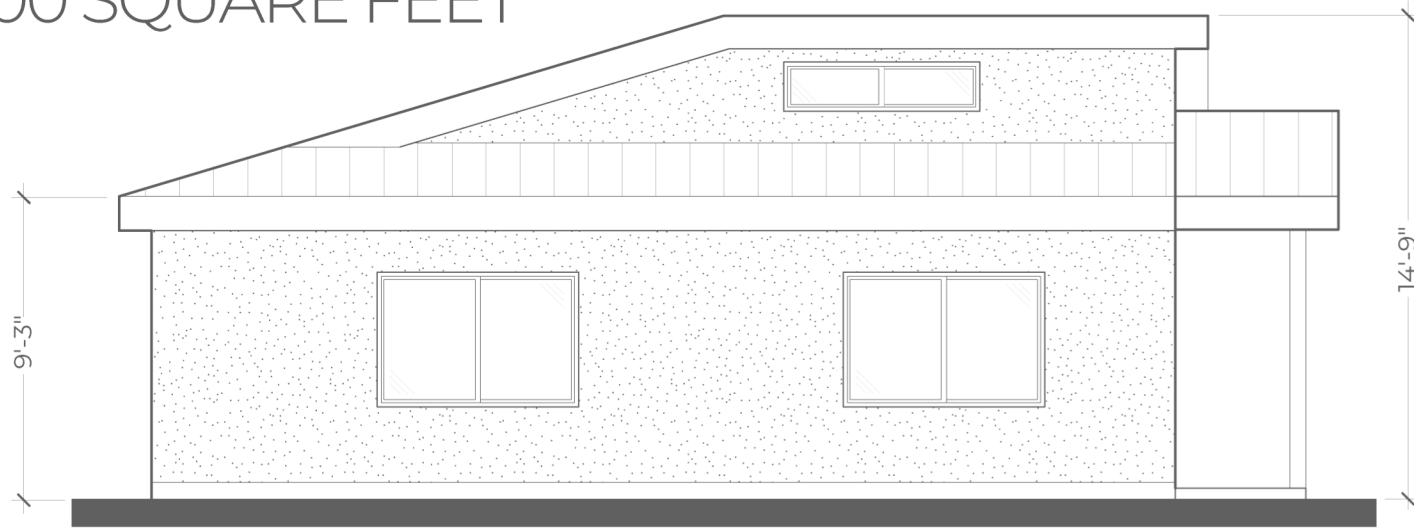

LUMEN TWO-BEDROOM

1000 SQUARE FEET

- 1 COVERED PORCH
- 2 ENTRY
- 3 LIVING ROOM
- 4 KITCHEN
- 5 BATHROOM
- 6 BEDROOM 1
- 7 BEDROOM 2

FLOOR PLAN

LUMEN TWO-BEDROOM

1000 SQUARE FEET

ELEVATION A

ELEVATION B

ELEVATION C

ELEVATION D

LUMEN TWO-BEDROOM

1000 SQUARE FEET

- 1 COVERED PORCH
- 2 ENTRY
- 3 LIVING ROOM
- 4 KITCHEN
- 5 BATHROOM
- 6 BEDROOM 1
- 7 BEDROOM 2

ELEVATION A

ELEVATION B

ELEVATION C

ELEVATION D