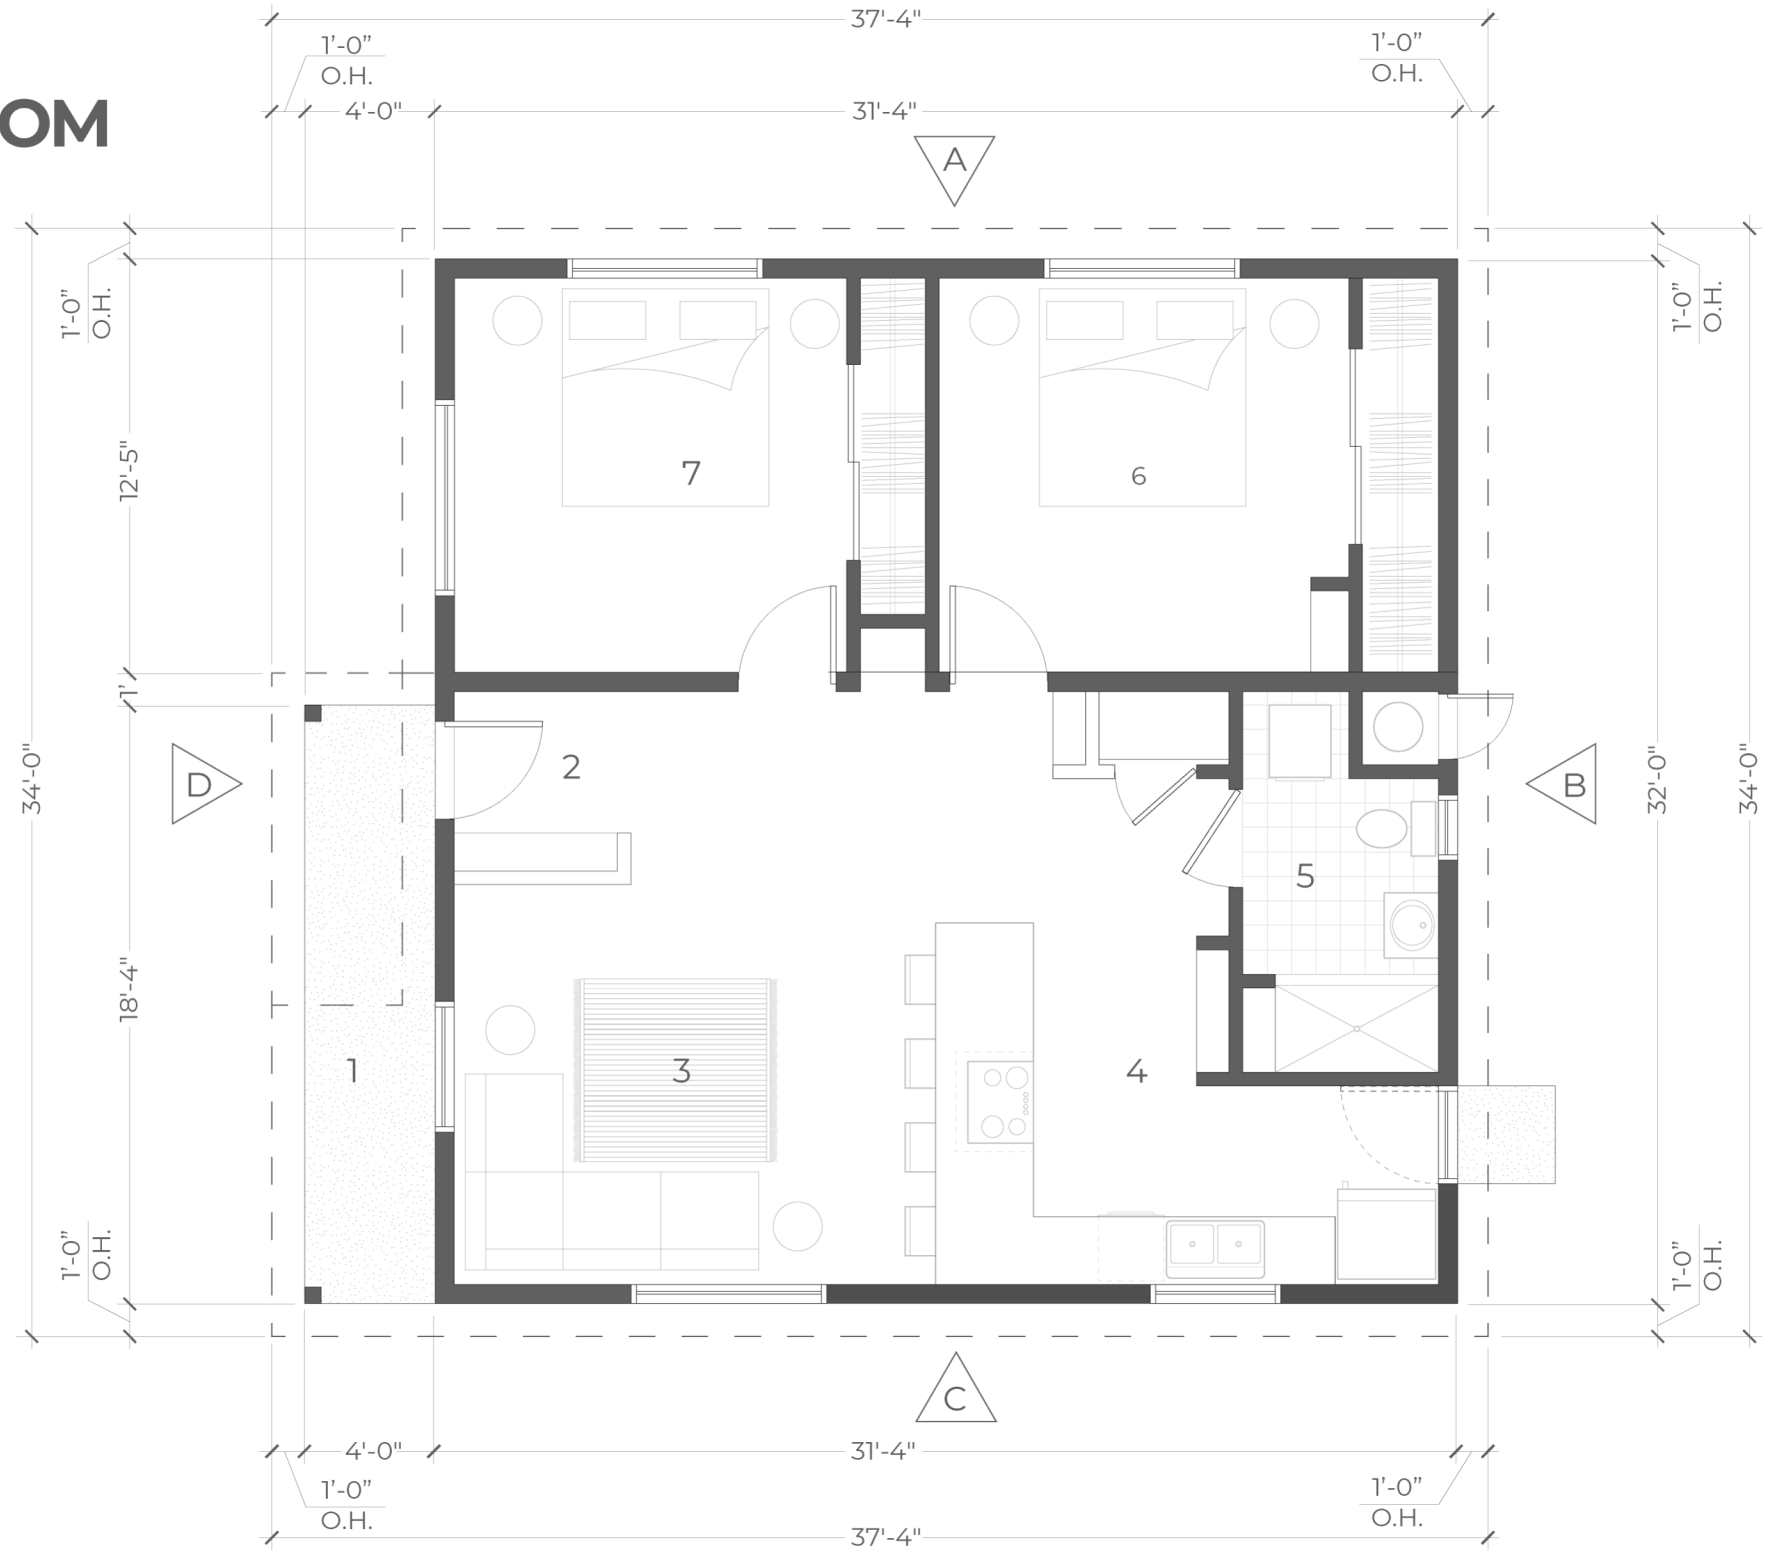

LUMEN TWO-BEDROOM

1000 SQUARE FEET

- 1 COVERED PORCH
- 2 ENTRY
- 3 LIVING ROOM
- 4 KITCHEN
- 5 BATHROOM
- 6 BEDROOM 1
- 7 BEDROOM 2

FLOOR PLAN

LUMEN TWO-BEDROOM

1000 SQUARE FEET

ELEVATION A

ELEVATION B

ELEVATION C

ELEVATION D

LUMEN TWO-BEDROOM

1000 SQUARE FEET

- 1 COVERED PORCH
- 2 ENTRY
- 3 LIVING ROOM
- 4 KITCHEN
- 5 BATHROOM
- 6 BEDROOM 1
- 7 BEDROOM 2

ELEVATION A

ELEVATION B

ELEVATION C

ELEVATION D