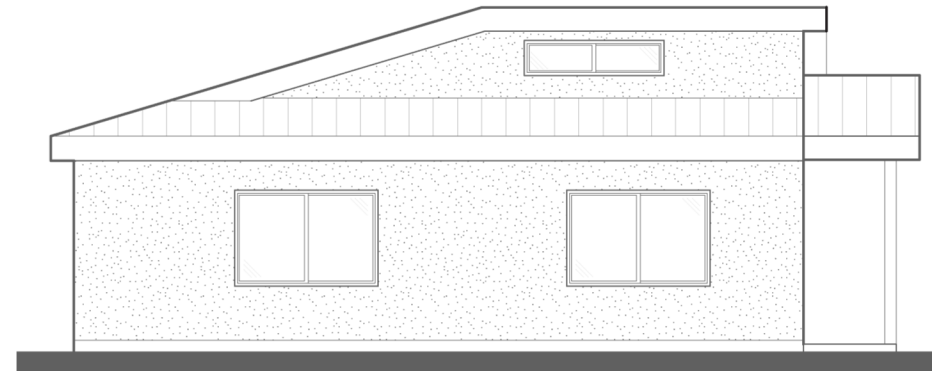

LUMEN TWO-BEDROOM

1000 SQUARE FEET

- 1 COVERED PORCH
- 2 ENTRY
- 3 LIVING ROOM
- 4 KITCHEN
- 5 BATHROOM
- 6 BEDROOM 1
- 7 BEDROOM 2

FLOOR PLAN

LUMEN TWO-BEDROOM

1000 SQUARE FEET

ELEVATION A

ELEVATION B

ELEVATION C

ELEVATION D

LUMEN TWO-BEDROOM

1000 SQUARE FEET

- 1 COVERED PORCH
- 2 ENTRY
- 3 LIVING ROOM
- 4 KITCHEN
- 5 BATHROOM
- 6 BEDROOM 1
- 7 BEDROOM 2

ELEVATION A

ELEVATION B

ELEVATION C

ELEVATION D