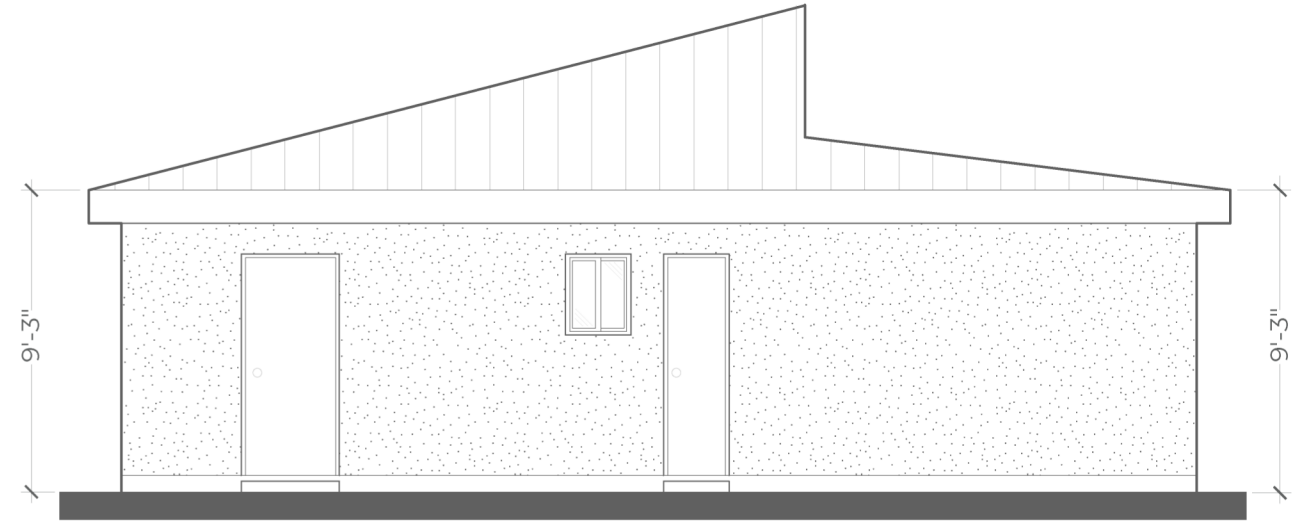

LUMEN TWO-BEDROOM

1000 SQUARE FEET

- 1 COVERED PORCH
- 2 ENTRY
- 3 LIVING ROOM
- 4 KITCHEN
- 5 BATHROOM
- 6 BEDROOM 1
- 7 BEDROOM 2

FLOOR PLAN

LUMEN TWO-BEDROOM

1000 SQUARE FEET

ELEVATION A

ELEVATION B

ELEVATION C

ELEVATION D

LUMEN TWO-BEDROOM

1000 SQUARE FEET

- 1 COVERED PORCH
- 2 ENTRY
- 3 LIVING ROOM
- 4 KITCHEN
- 5 BATHROOM
- 6 BEDROOM 1
- 7 BEDROOM 2

ELEVATION A

ELEVATION B

ELEVATION C