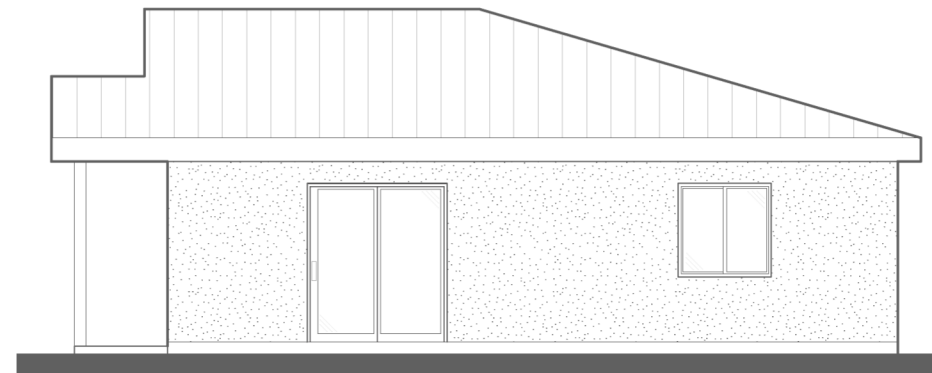

LUMEN TWO-BEDROOM

1000 SQUARE FEET

- 1 COVERED PORCH
- 2 ENTRY
- 3 LIVING ROOM
- 4 KITCHEN
- 5 BATHROOM
- 6 BEDROOM 1
- 7 BEDROOM 2

FLOOR PLAN

LUMEN TWO-BEDROOM

1000 SQUARE FEET

ELEVATION A

ELEVATION B

ELEVATION C

ELEVATION D

LUMEN TWO-BEDROOM

1000 SQUARE FEET

- 1 COVERED PORCH
- 2 ENTRY
- 3 LIVING ROOM
- 4 KITCHEN
- 5 BATHROOM
- 6 BEDROOM 1
- 7 BEDROOM 2

ELEVATION A

ELEVATION B

ELEVATION C

ELEVATION D