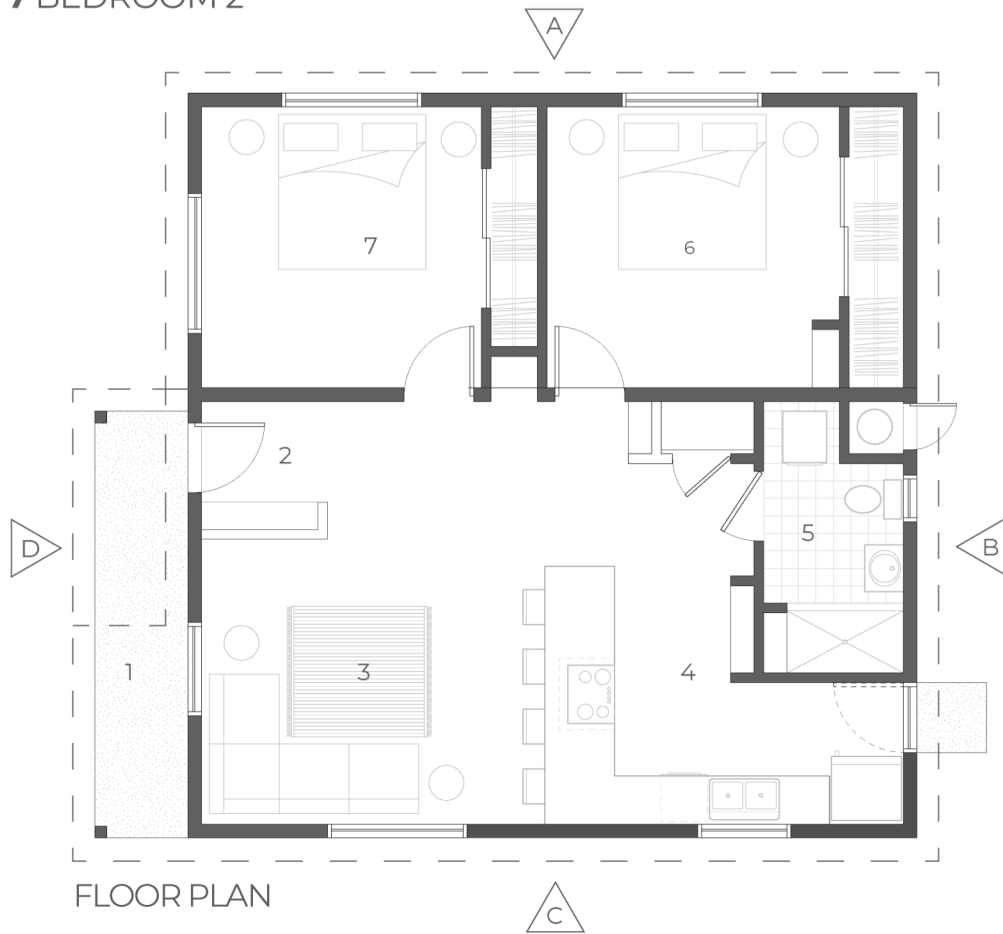

LUMEN TWO-BEDROOM

1000 SQUARE FEET

- 1 COVERED PORCH
- 2 ENTRY
- 3 LIVING ROOM
- 4 KITCHEN
- 5 BATHROOM
- 6 BEDROOM 1
- 7 BEDROOM 2

FLOOR PLAN

LUMEN TWO-BEDROOM

1000 SQUARE FEET

ELEVATION A

ELEVATION B

ELEVATION C

ELEVATION D

LUMEN TWO-BEDROOM

1000 SQUARE FEET

- 1 COVERED PORCH
- 2 ENTRY
- 3 LIVING ROOM
- 4 KITCHEN
- 5 BATHROOM
- 6 BEDROOM 1
- 7 BEDROOM 2

ELEVATION A

ELEVATION B

ELEVATION C