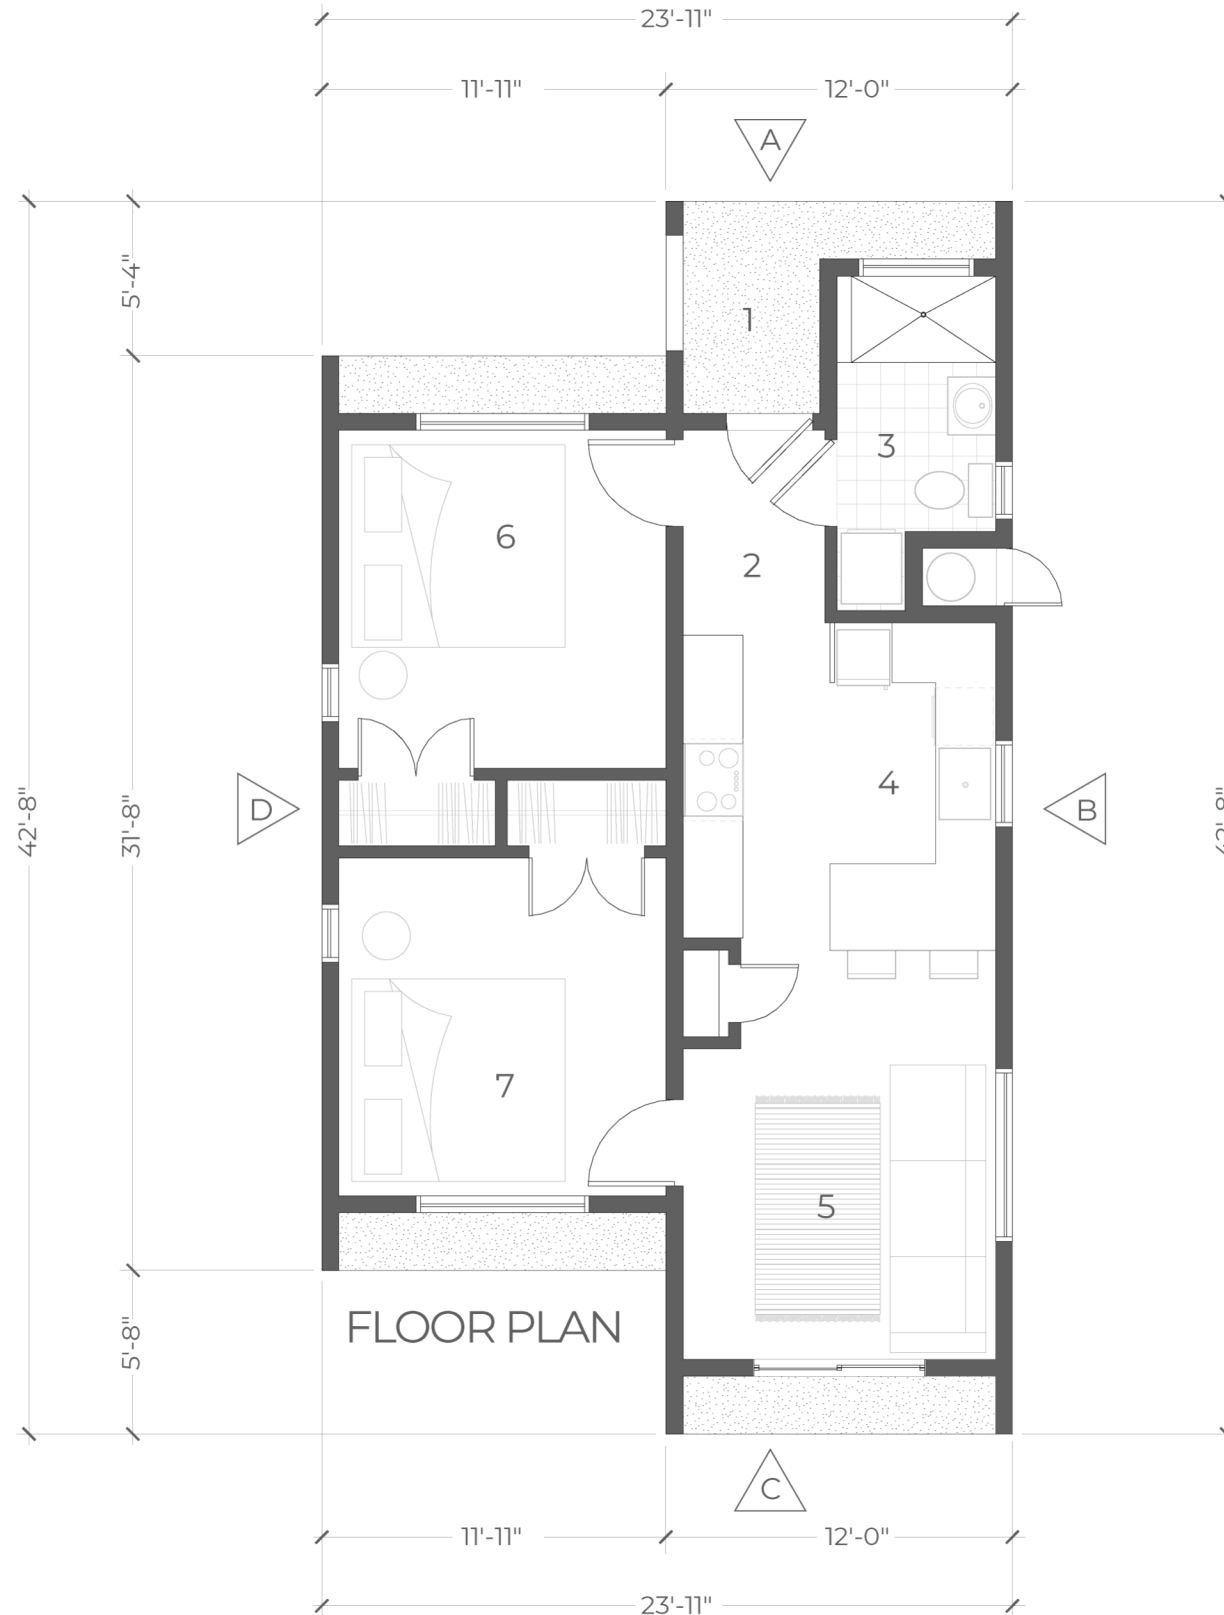

ROOST TWO-BEDROOM

768 SQUARE FEET

- 1 COVERED PORCH
- 2 ENTRY
- 3 BATHROOM
- 4 KITCHEN
- 5 LIVING ROOM
- 6 BEDROOM 1
- 7 BEDROOM 2

ROOST TWO-BEDROOM

768 SQUARE FEET

ELEVATION A

ELEVATION B

ELEVATION C

ELEVATION D

ROOST TWO-BEDROOM

768 SQUARE FEET

- 1 COVERED PORCH
- 2 ENTRY
- 3 BATHROOM
- 4 KITCHEN
- 5 LIVING ROOM
- 6 BEDROOM 1
- 7 BEDROOM 2