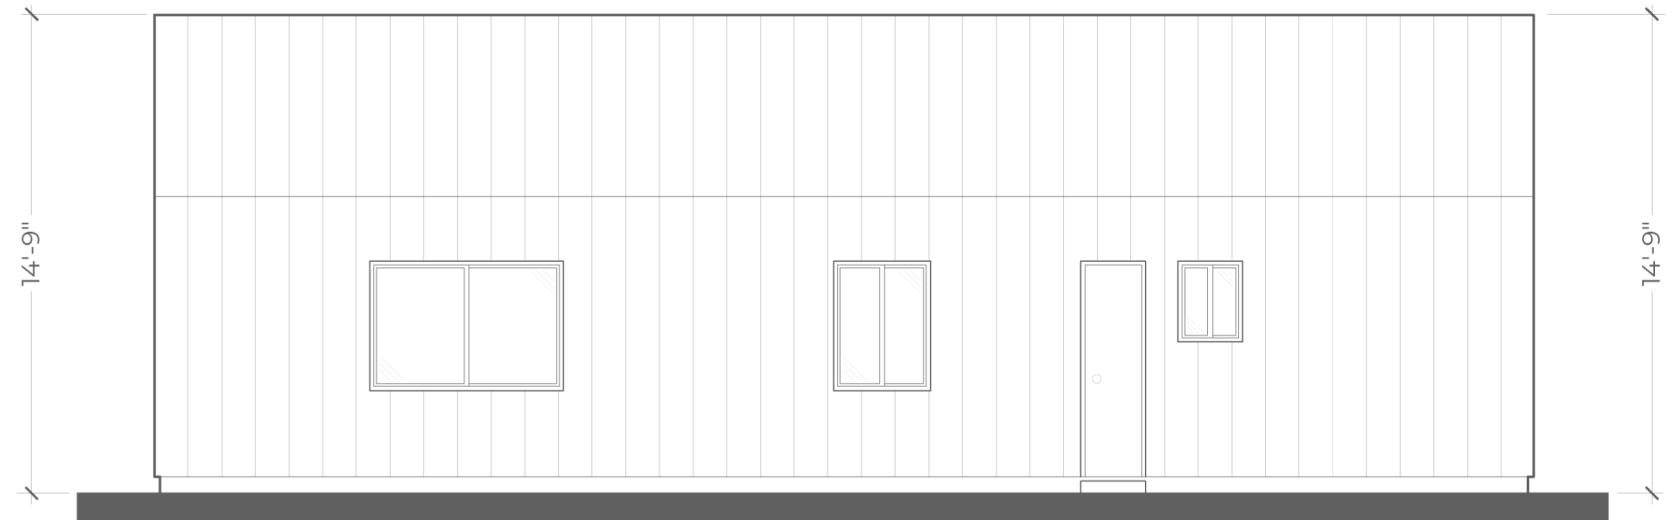

ROOST TWO-BEDROOM

768 SQUARE FEET

- 1 COVERED PORCH
- 2 ENTRY
- 3 BATHROOM
- 4 KITCHEN
- 5 LIVING ROOM
- 6 BEDROOM 1
- 7 BEDROOM 2

ROOST TWO-BEDROOM

768 SQUARE FEET

ELEVATION A

ELEVATION B

ELEVATION C

ELEVATION D

ROOST TWO-BEDROOM

768 SQUARE FEET

- 1 COVERED PORCH
- 2 ENTRY
- 3 BATHROOM
- 4 KITCHEN
- 5 LIVING ROOM
- 6 BEDROOM 1
- 7 BEDROOM 2