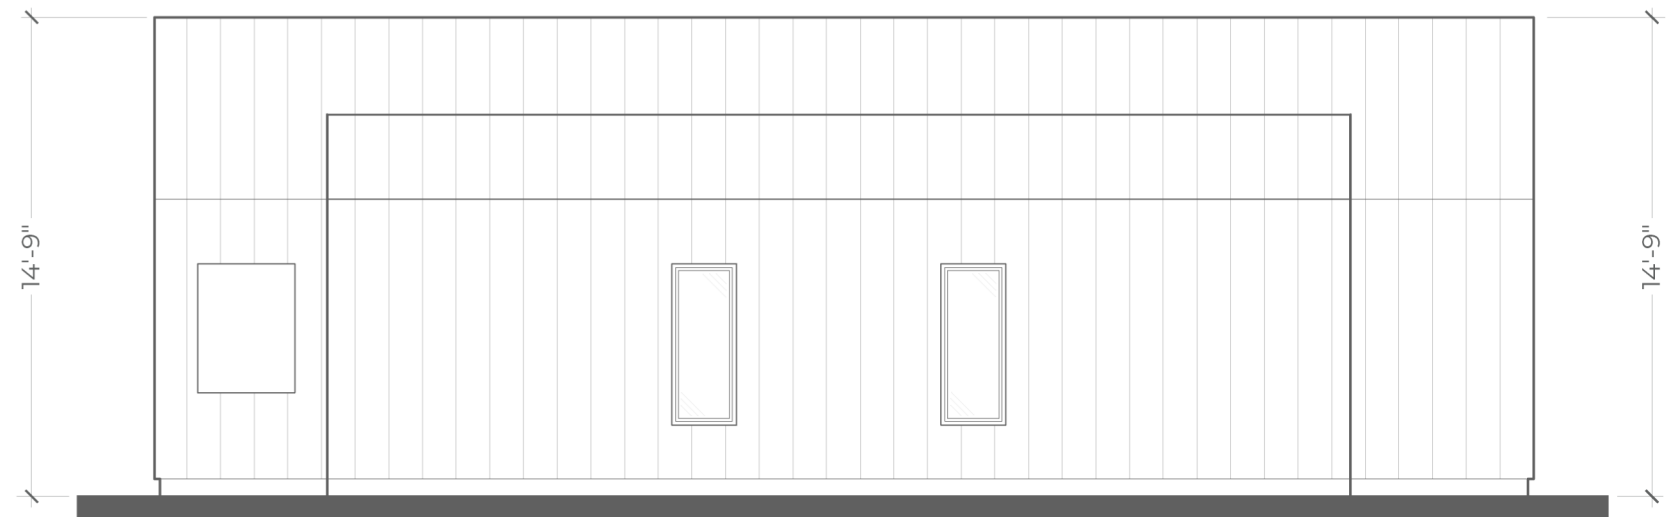

ROOST TWO-BEDROOM

768 SQUARE FEET

- 1 COVERED PORCH
- 2 ENTRY
- 3 BATHROOM
- 4 KITCHEN
- 5 LIVING ROOM
- 6 BEDROOM 1
- 7 BEDROOM 2

ROOST TWO-BEDROOM

768 SQUARE FEET

ELEVATION A

ELEVATION B

ELEVATION C

ELEVATION D

ROOST TWO-BEDROOM

768 SQUARE FEET

- 1 COVERED PORCH
- 2 ENTRY
- 3 BATHROOM
- 4 KITCHEN
- 5 LIVING ROOM
- 6 BEDROOM 1
- 7 BEDROOM 2