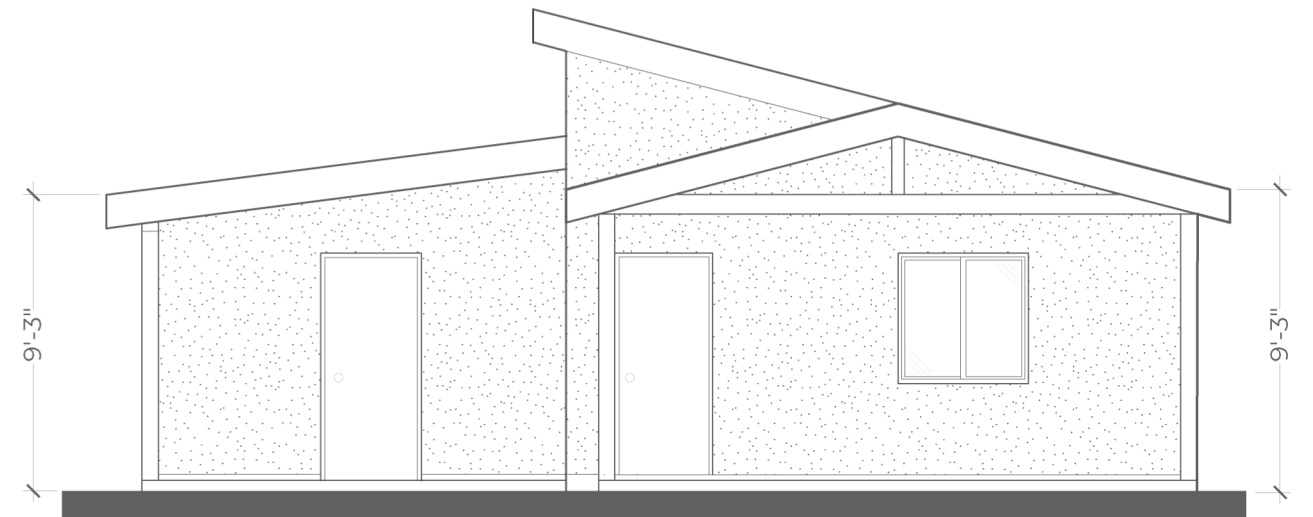

## 825 SQUARE FEET

- 1 COVERED PORCH
- 2 ENTRY
- 3 LIVING ROOM
- 4 KITCHEN
- 5 BATHROOM
- 6 BEDROOM
- 7 COVERED PATIO

FLOOR PLAN

# LUMEN ONE-BEDROOM

825 SQUARE FEET

ELEVATION A

ELEVATION B

ELEVATION C

ELEVATION D

# LUMEN ONE-BEDROOM

825 SQUARE FEET

- 1 COVERED PORCH
- 2 ENTRY
- 3 LIVING ROOM
- 4 KITCHEN
- 5 BATHROOM
- 6 BEDROOM
- 7 COVERED PATIO