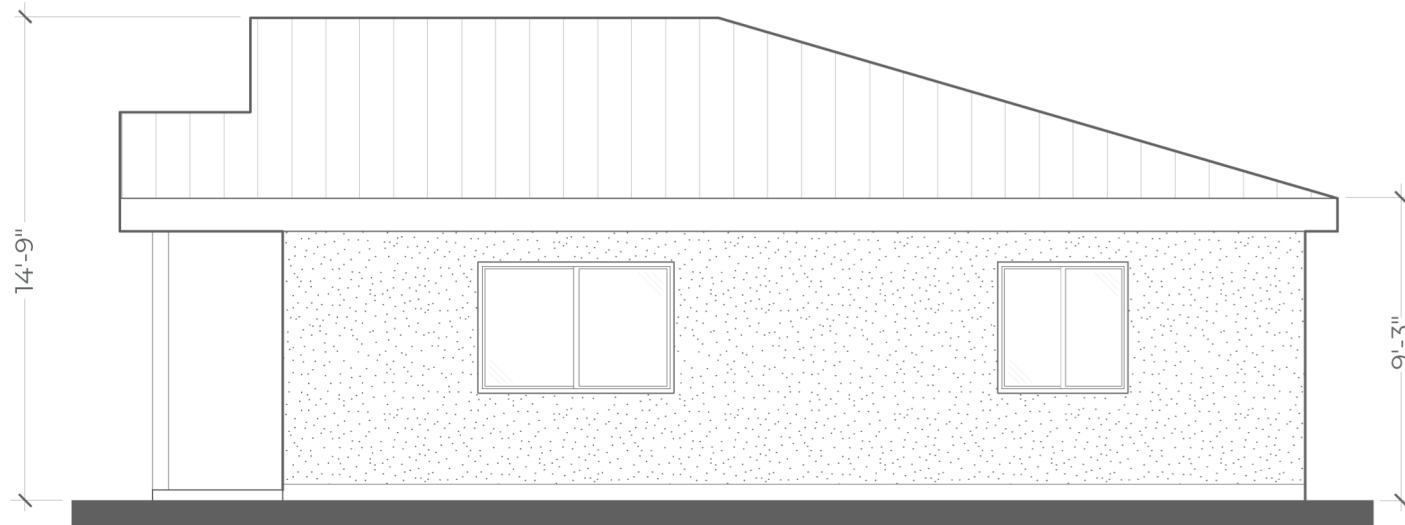

## 825 SQUARE FEET

- 1 COVERED PORCH
- 2 ENTRY
- 3 LIVING ROOM
- 4 KITCHEN
- 5 BATHROOM
- 6 BEDROOM
- 7 COVERED PATIO

FLOOR PLAN

# LUMEN ONE-BEDROOM

825 SQUARE FEET

ELEVATION A

ELEVATION B

ELEVATION C

ELEVATION D

# LUMEN ONE-BEDROOM

825 SQUARE FEET

- 1 COVERED PORCH
- 2 ENTRY
- 3 LIVING ROOM
- 4 KITCHEN
- 5 BATHROOM
- 6 BEDROOM
- 7 COVERED PATIO