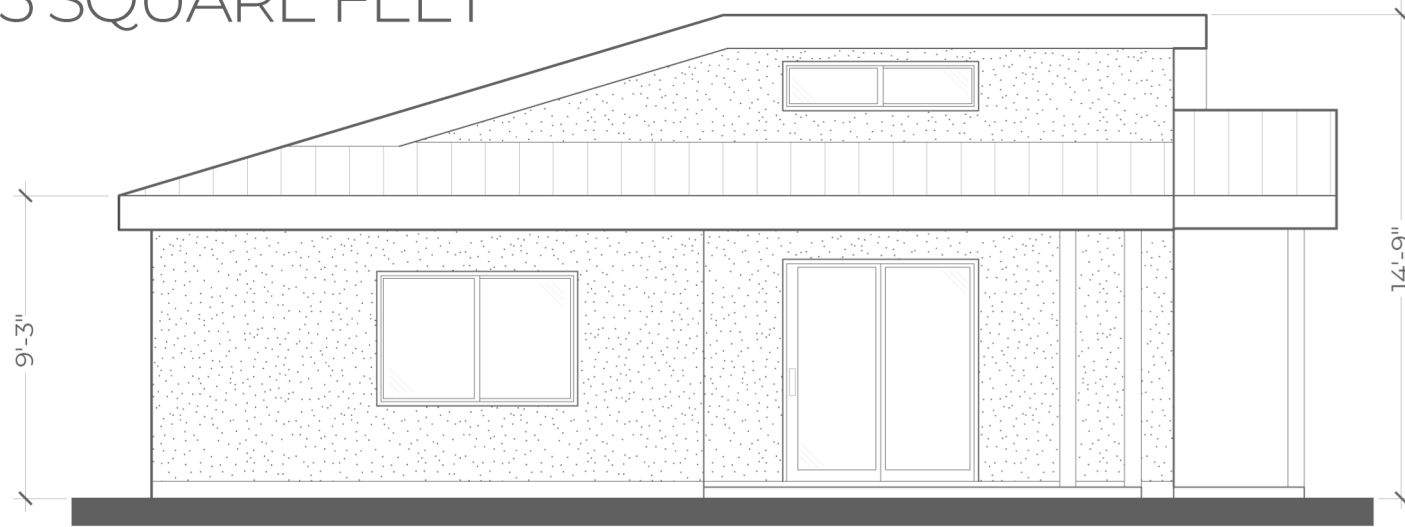

# LUMEN ONE-BEDROOM

## 825 SQUARE FEET

- 1 COVERED PORCH
- 2 ENTRY
- 3 LIVING ROOM
- 4 KITCHEN
- 5 BATHROOM
- 6 BEDROOM
- 7 COVERED PATIO

FLOOR PLAN

# LUMEN ONE-BEDROOM

825 SQUARE FEET

ELEVATION A

ELEVATION B

ELEVATION C

ELEVATION D

# LUMEN ONE-BEDROOM

825 SQUARE FEET

- 1 COVERED PORCH
- 2 ENTRY
- 3 LIVING ROOM
- 4 KITCHEN
- 5 BATHROOM
- 6 BEDROOM
- 7 COVERED PATIO