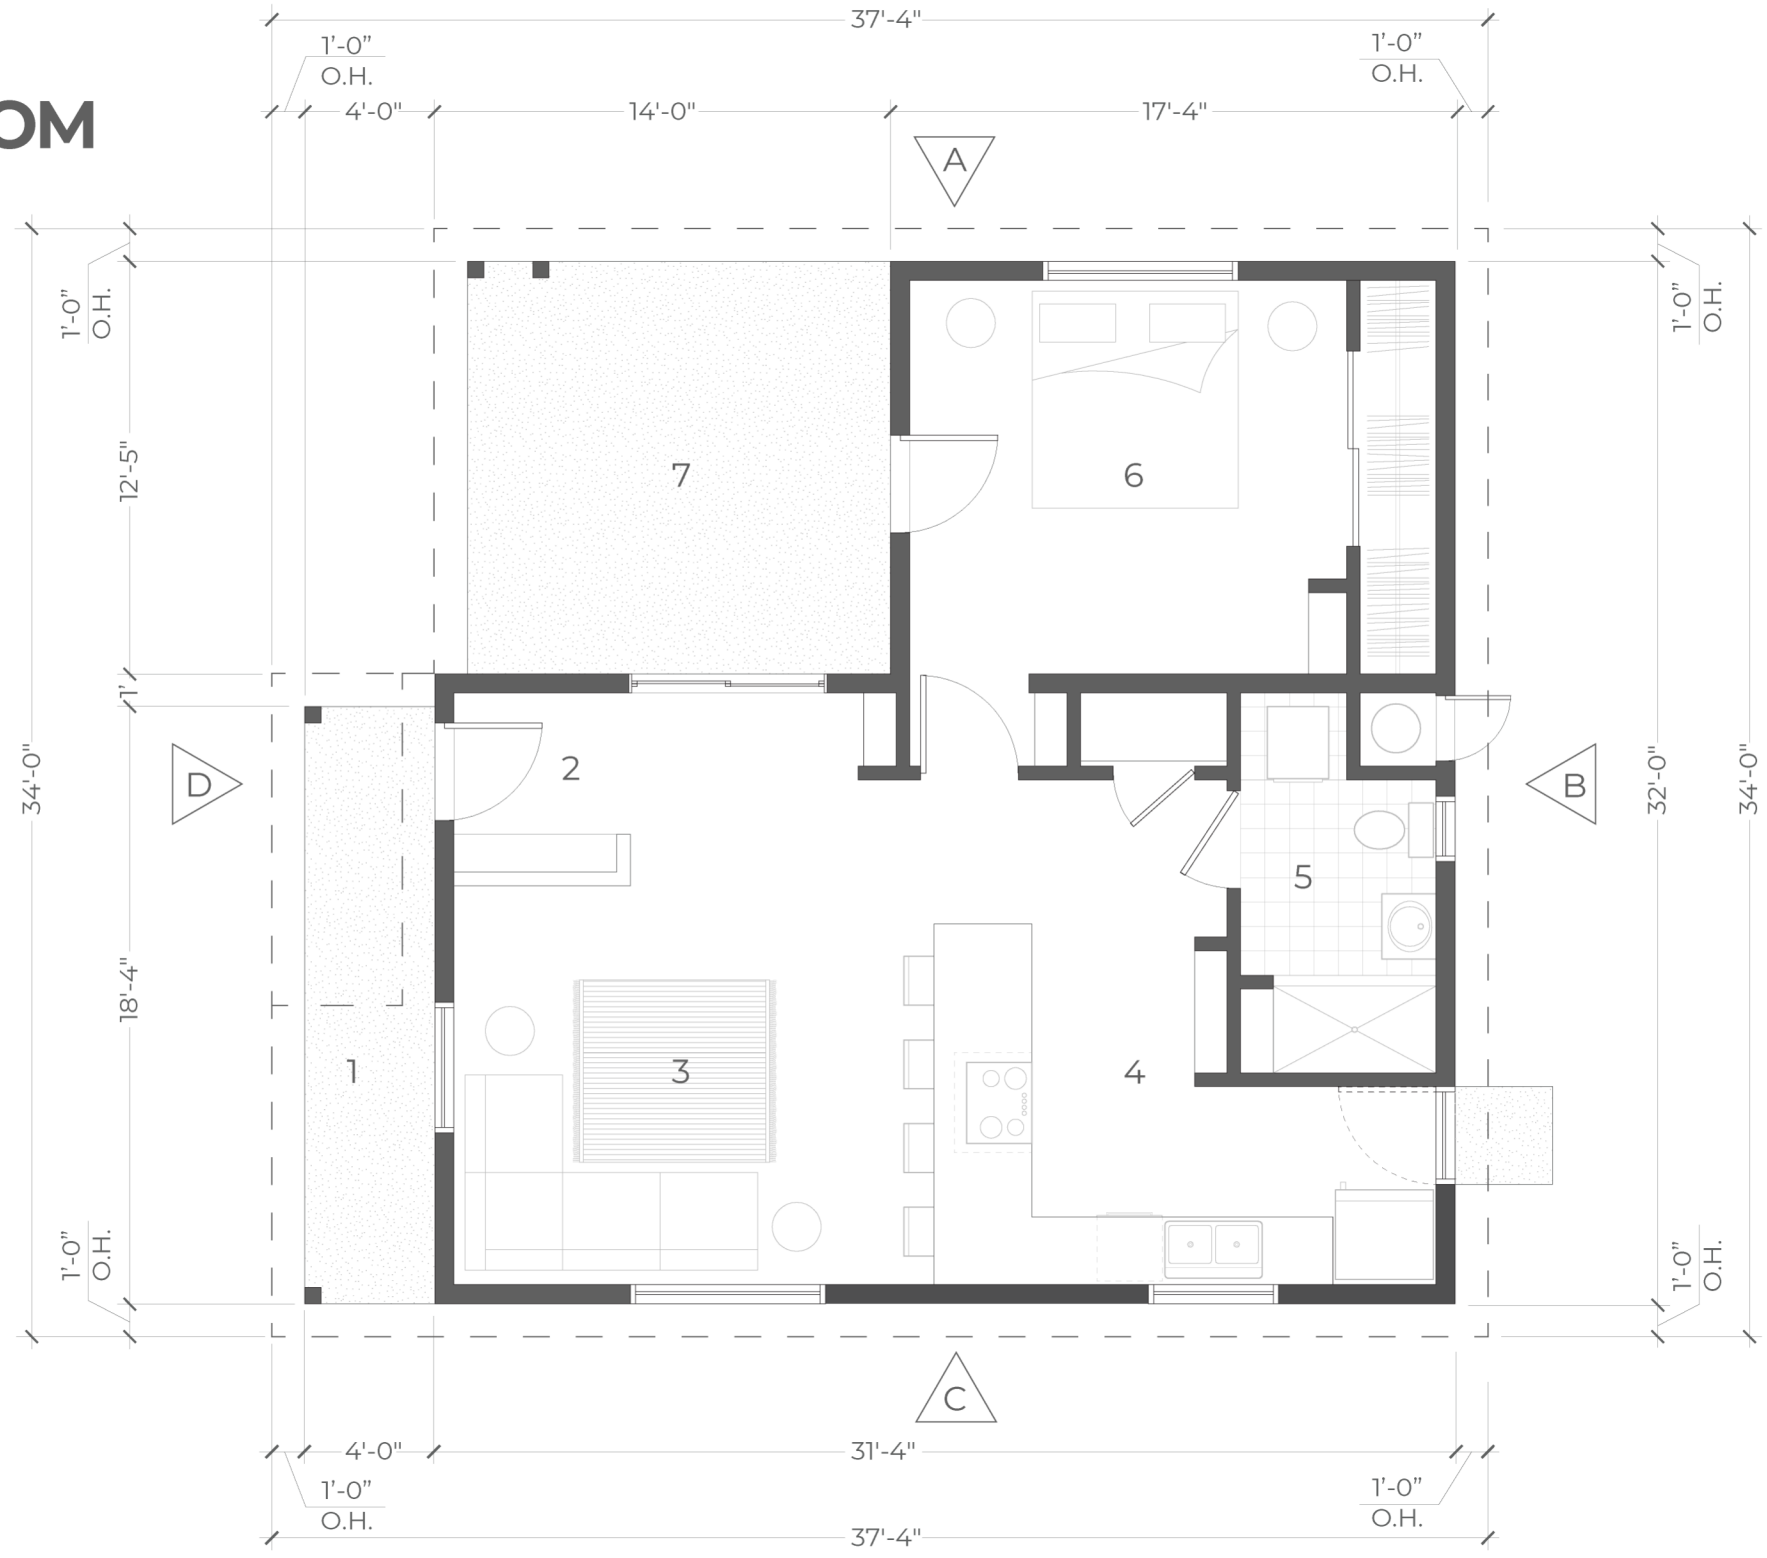

# LUMEN ONE-BEDROOM

## 825 SQUARE FEET

- 1 COVERED PORCH
- 2 ENTRY
- 3 LIVING ROOM
- 4 KITCHEN
- 5 BATHROOM
- 6 BEDROOM
- 7 COVERED PATIO

FLOOR PLAN

# LUMEN ONE-BEDROOM

825 SQUARE FEET

ELEVATION A

ELEVATION B

ELEVATION C

ELEVATION D

# LUMEN ONE-BEDROOM

825 SQUARE FEET

- 1 COVERED PORCH
- 2 ENTRY
- 3 LIVING ROOM
- 4 KITCHEN
- 5 BATHROOM
- 6 BEDROOM
- 7 COVERED PATIO