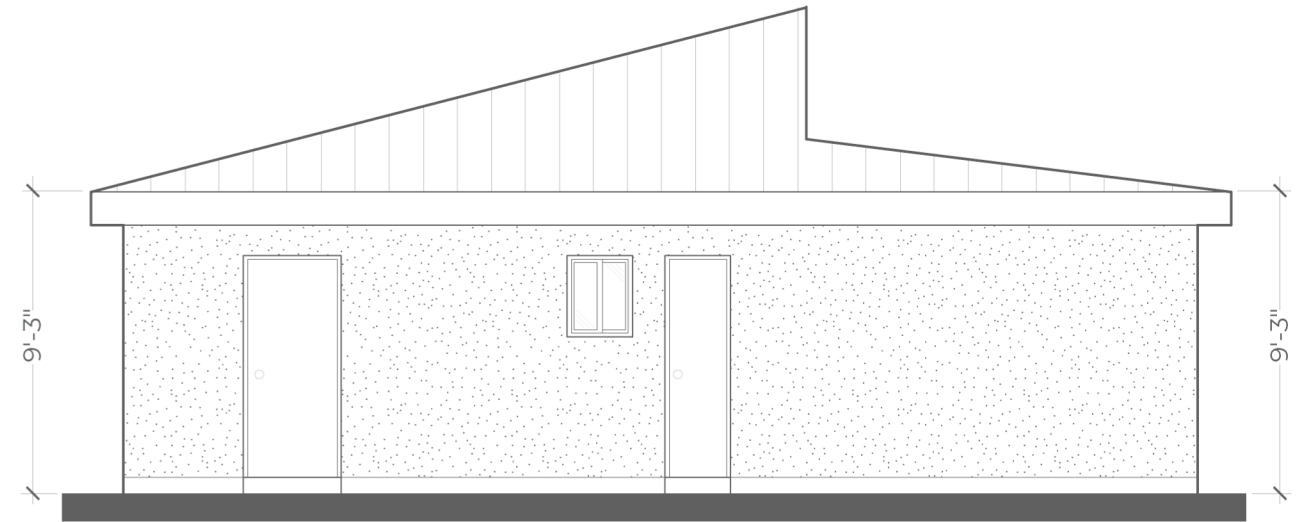

## 825 SQUARE FEET

- 1 COVERED PORCH
- 2 ENTRY
- 3 LIVING ROOM
- 4 KITCHEN
- 5 BATHROOM
- 6 BEDROOM
- 7 COVERED PATIO

FLOOR PLAN

# LUMEN ONE-BEDROOM

825 SQUARE FEET

ELEVATION A

ELEVATION B

ELEVATION C

ELEVATION D