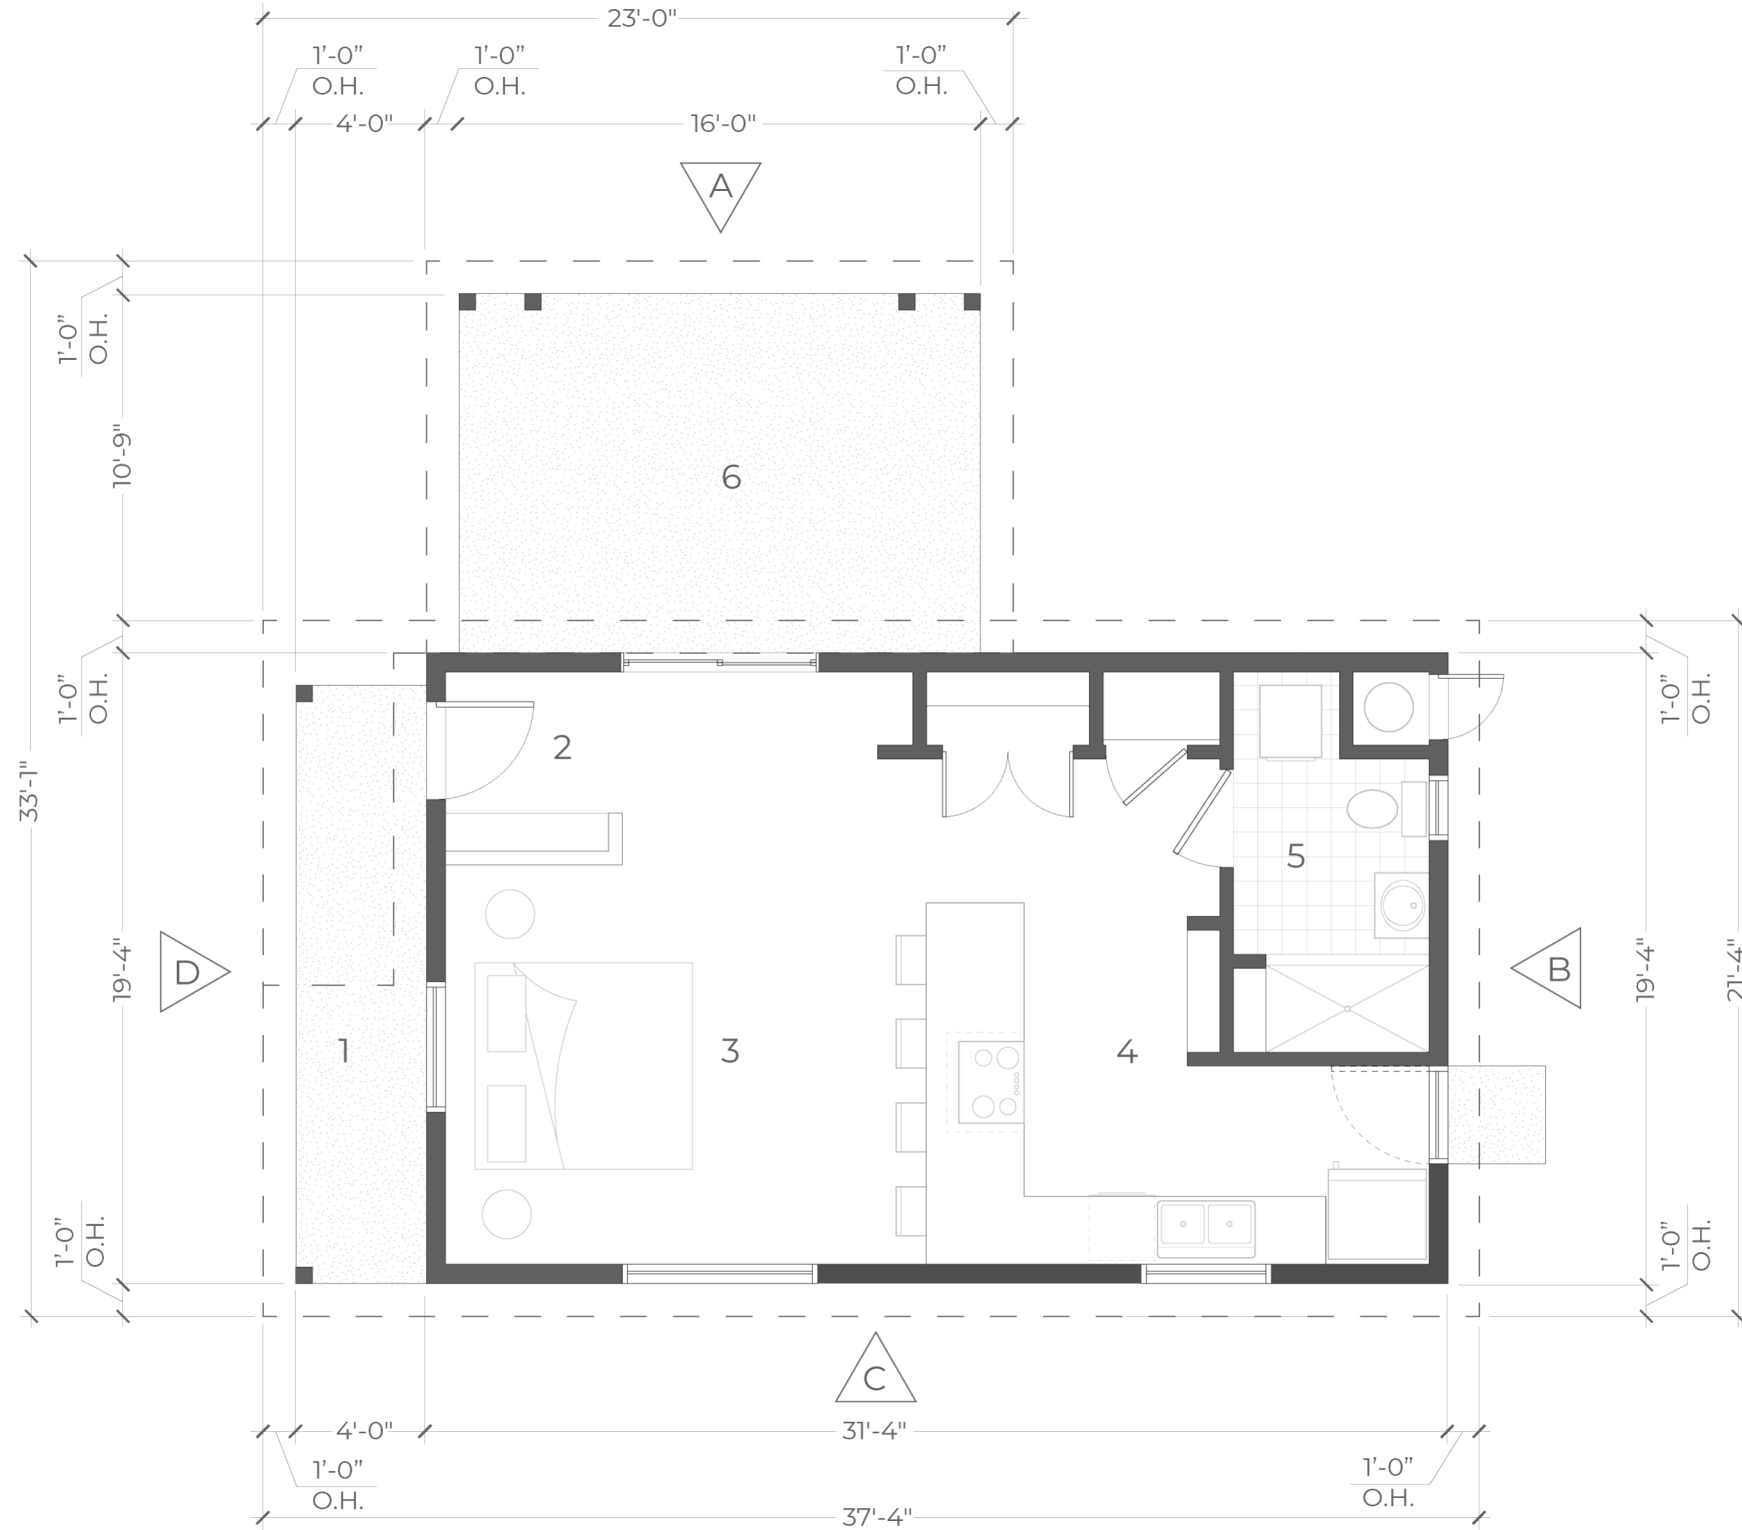

LUMEN STUDIO

605 SQUARE FEET

- 1 COVERED PORCH
- 2 ENTRY
- 3 LIVING ROOM
- 4 KITCHEN
- 5 BATHROOM
- 6 COVERED PATIO

FLOOR PLAN

LUMEN STUDIO

605 SQUARE FEET

ELEVATION A

ELEVATION B

ELEVATION C

ELEVATION D

LUMEN STUDIO

605 SQUARE FEET

- 1 COVERED PORCH
- 2 ENTRY
- 3 LIVING ROOM
- 4 KITCHEN
- 5 BATHROOM
- 6 COVERED PATIO