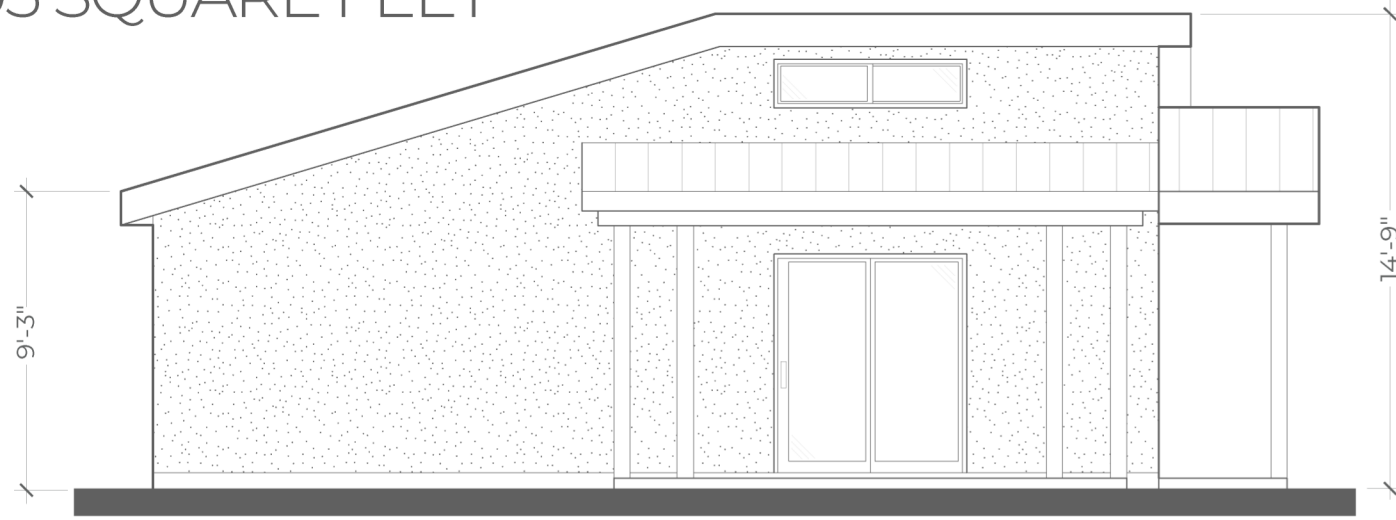

LUMEN STUDIO

605 SQUARE FEET

- 1 COVERED PORCH
- 2 ENTRY
- 3 LIVING ROOM
- 4 KITCHEN
- 5 BATHROOM
- 6 COVERED PATIO

FLOOR PLAN

LUMEN STUDIO

605 SQUARE FEET

ELEVATION A

ELEVATION B

ELEVATION C

ELEVATION D

LUMEN STUDIO

605 SQUARE FEET

- 1 COVERED PORCH
- 2 ENTRY
- 3 LIVING ROOM
- 4 KITCHEN
- 5 BATHROOM
- 6 COVERED PATIO