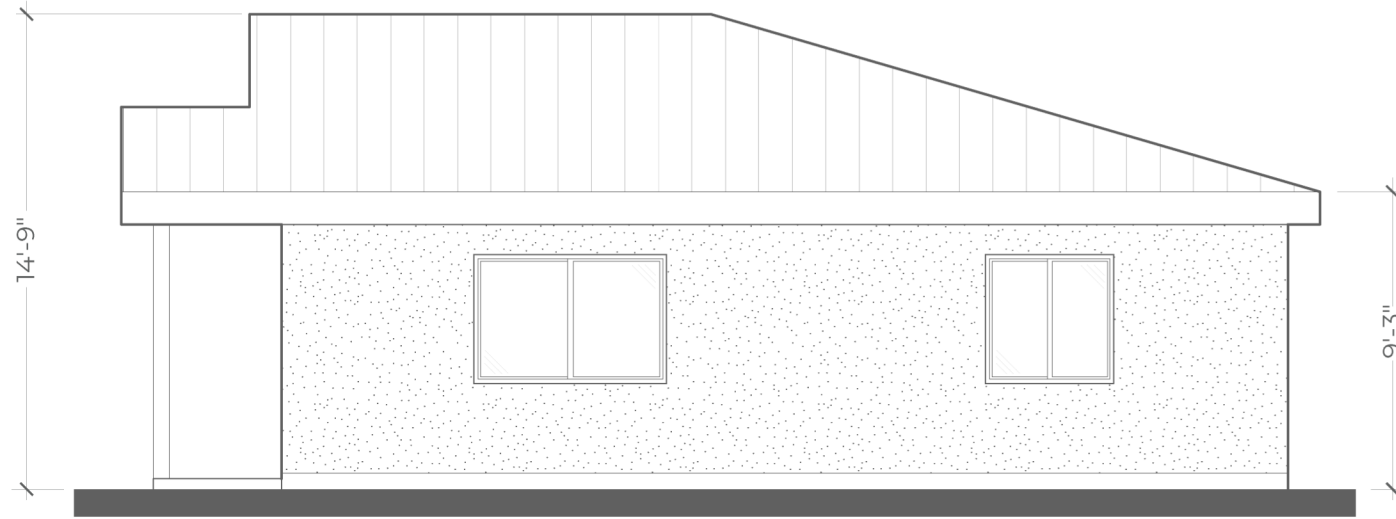

LUMEN STUDIO

605 SQUARE FEET

- 1 COVERED PORCH
- 2 ENTRY
- 3 LIVING ROOM
- 4 KITCHEN
- 5 BATHROOM
- 6 COVERED PATIO

FLOOR PLAN

LUMEN STUDIO

605 SQUARE FEET

ELEVATION A

ELEVATION B

ELEVATION C

ELEVATION D

LUMEN STUDIO

605 SQUARE FEET

- 1 COVERED PORCH
- 2 ENTRY
- 3 LIVING ROOM
- 4 KITCHEN
- 5 BATHROOM
- 6 COVERED PATIO