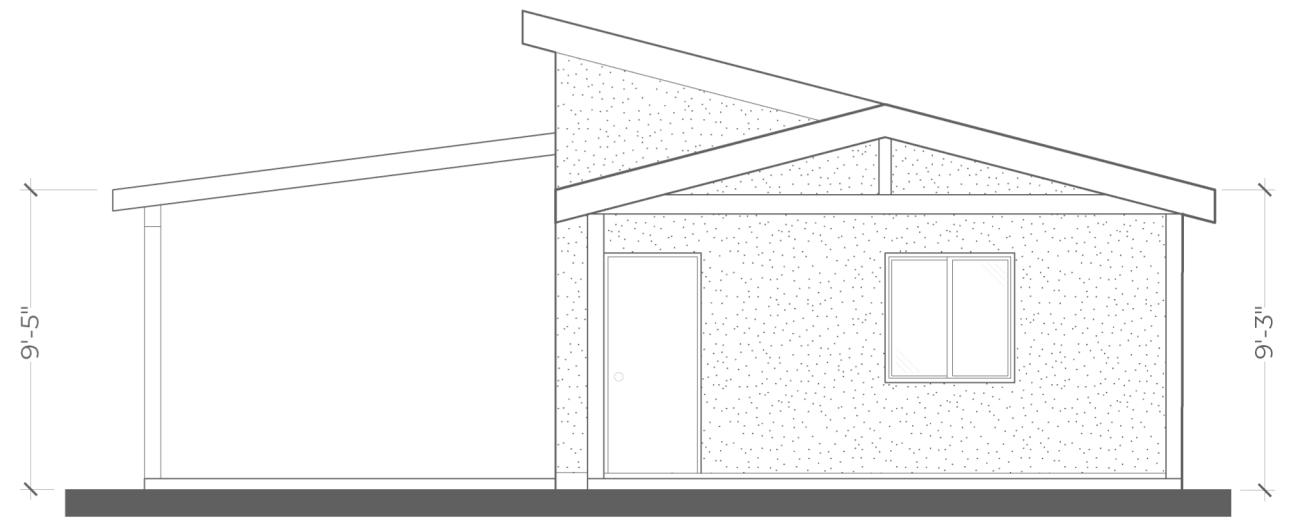

LUMEN STUDIO

605 SQUARE FEET

- 1 COVERED PORCH
- 2 ENTRY
- 3 LIVING ROOM
- 4 KITCHEN
- 5 BATHROOM
- 6 COVERED PATIO

FLOOR PLAN

LUMEN STUDIO

605 SQUARE FEET

ELEVATION A

ELEVATION B

ELEVATION C

ELEVATION D

LUMEN STUDIO

605 SQUARE FEET

- 1 COVERED PORCH
- 2 ENTRY
- 3 LIVING ROOM
- 4 KITCHEN
- 5 BATHROOM
- 6 COVERED PATIO