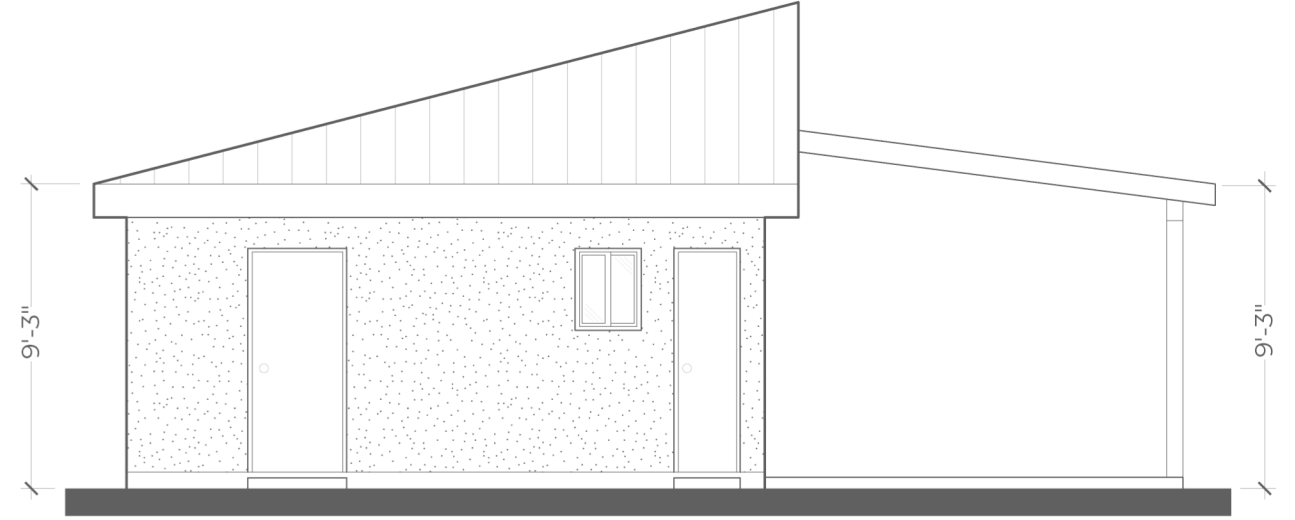

LUMEN STUDIO

605 SQUARE FEET

- 1 COVERED PORCH
- 2 ENTRY
- 3 LIVING ROOM
- 4 KITCHEN
- 5 BATHROOM
- 6 COVERED PATIO

FLOOR PLAN

LUMEN STUDIO

605 SQUARE FEET

ELEVATION A

ELEVATION B

ELEVATION C

ELEVATION D

LUMEN STUDIO

605 SQUARE FEET

- 1 COVERED PORCH
- 2 ENTRY
- 3 LIVING ROOM
- 4 KITCHEN
- 5 BATHROOM
- 6 COVERED PATIO