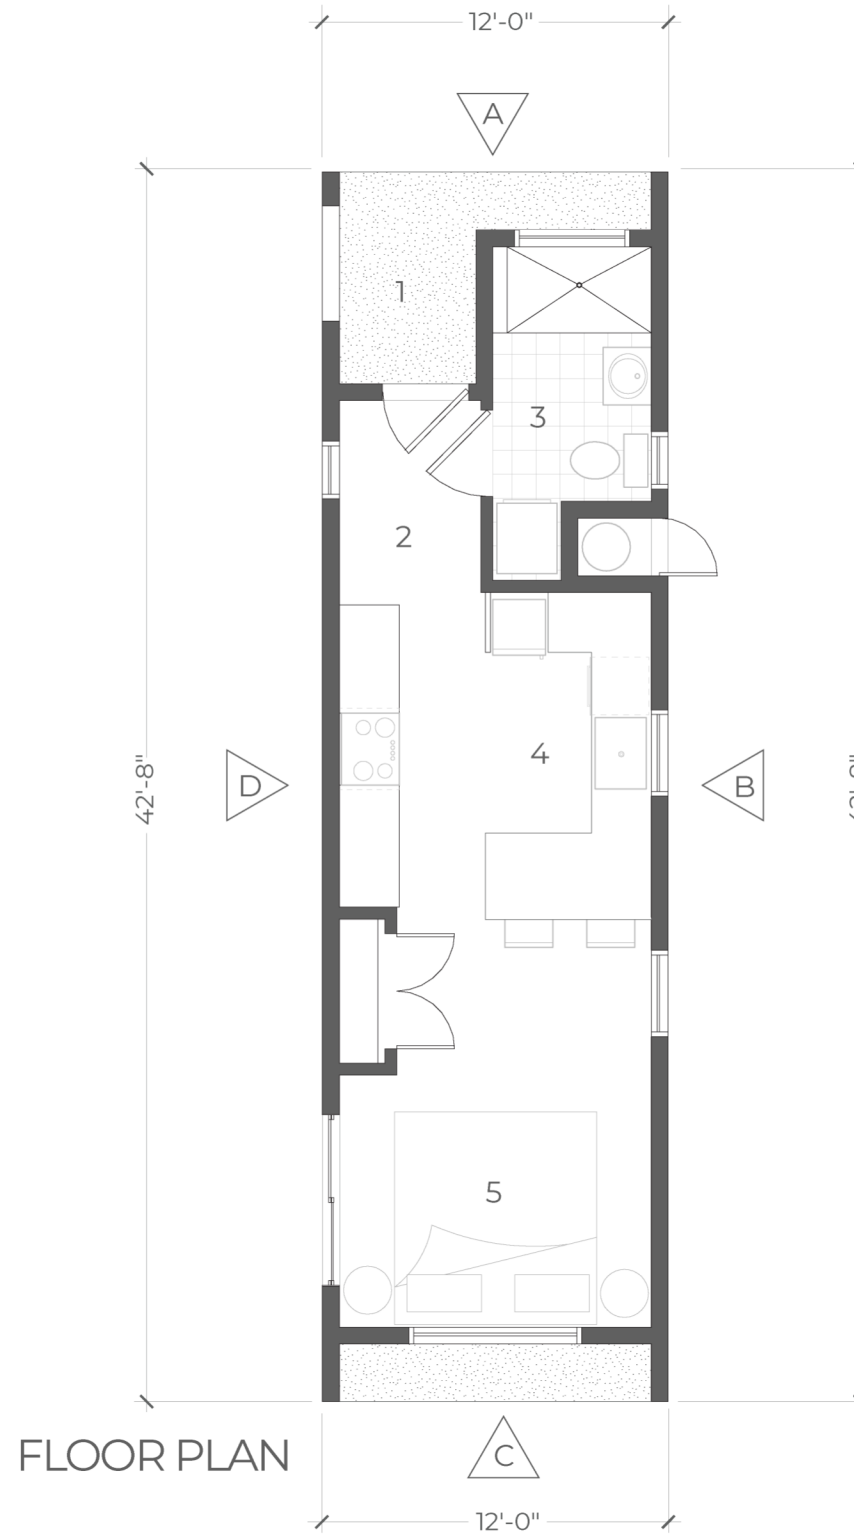

ROOST STUDIO

436 SQUARE FEET

- 1 COVERED PORCH
- 2 ENTRY
- 3 BATHROOM
- 4 KITCHEN
- 5 BEDROOM

ROOST STUDIO

436 SQUARE FEET

ELEVATION A

ELEVATION B

ELEVATION C

ELEVATION D

ROOST STUDIO

436 SQUARE FEET

- 1 COVERED PORCH
- 2 ENTRY
- 3 BATHROOM
- 4 KITCHEN
- 5 BEDROOM