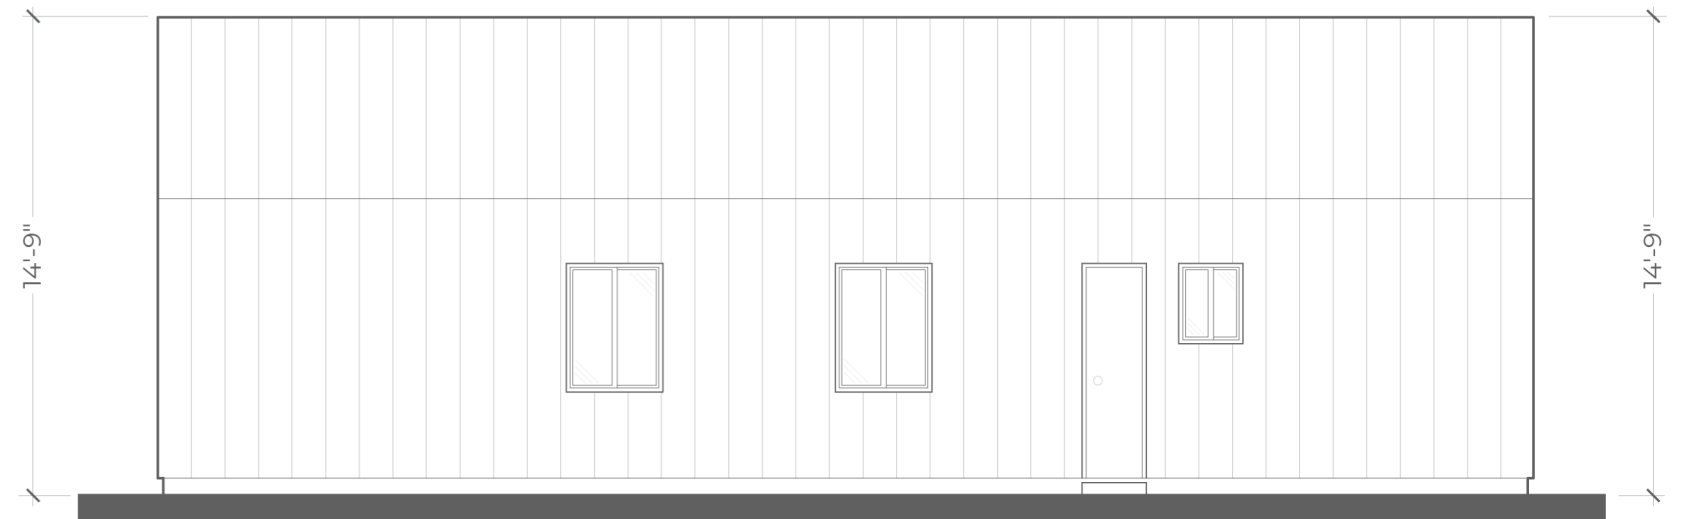

ROOST STUDIO

436 SQUARE FEET

- 1 COVERED PORCH
- 2 ENTRY
- 3 BATHROOM
- 4 KITCHEN
- 5 BEDROOM

ROOST STUDIO

436 SQUARE FEET

ELEVATION A

ELEVATION B

ELEVATION C

ELEVATION D

ROOST STUDIO

436 SQUARE FEET

- 1 COVERED PORCH
- 2 ENTRY
- 3 BATHROOM
- 4 KITCHEN
- 5 BEDROOM