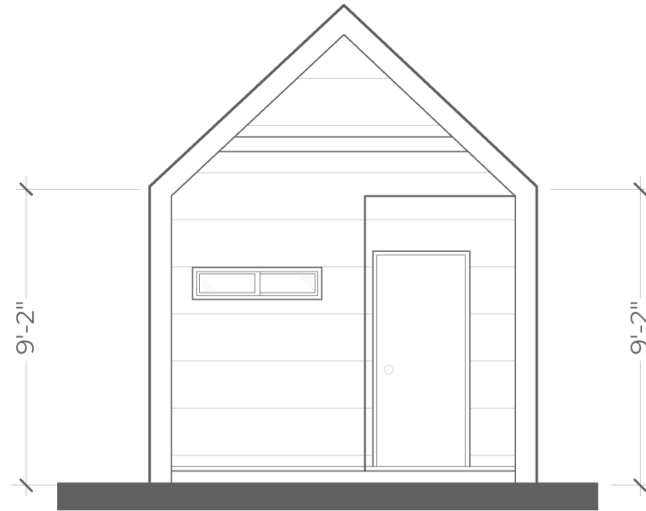

ROOST STUDIO

436 SQUARE FEET

- 1 COVERED PORCH
- 2 ENTRY
- 3 BATHROOM
- 4 KITCHEN
- 5 BEDROOM

ROOST STUDIO

436 SQUARE FEET

ELEVATION A

ELEVATION B

ELEVATION C

ELEVATION D

ROOST STUDIO

436 SQUARE FEET

- 1 COVERED PORCH
- 2 ENTRY
- 3 BATHROOM
- 4 KITCHEN
- 5 BEDROOM