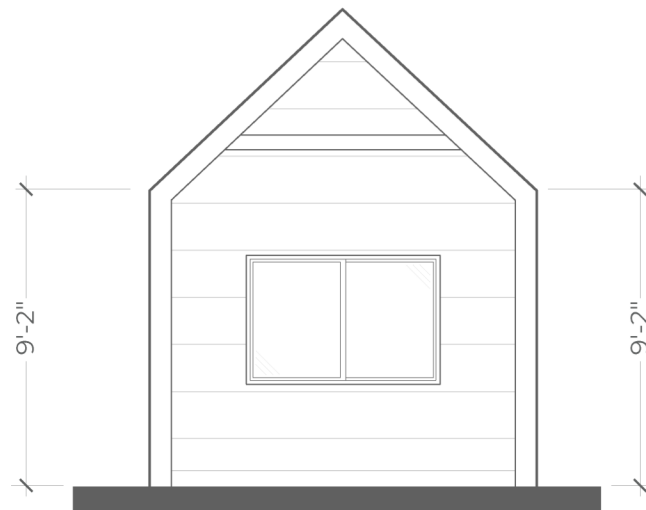

ROOST STUDIO

436 SQUARE FEET

- 1 COVERED PORCH
- 2 ENTRY
- 3 BATHROOM
- 4 KITCHEN
- 5 BEDROOM

ROOST STUDIO

436 SQUARE FEET

ELEVATION A

ELEVATION B

ELEVATION C

ELEVATION D

ROOST STUDIO

436 SQUARE FEET

- 1 COVERED PORCH
- 2 ENTRY
- 3 BATHROOM
- 4 KITCHEN
- 5 BEDROOM