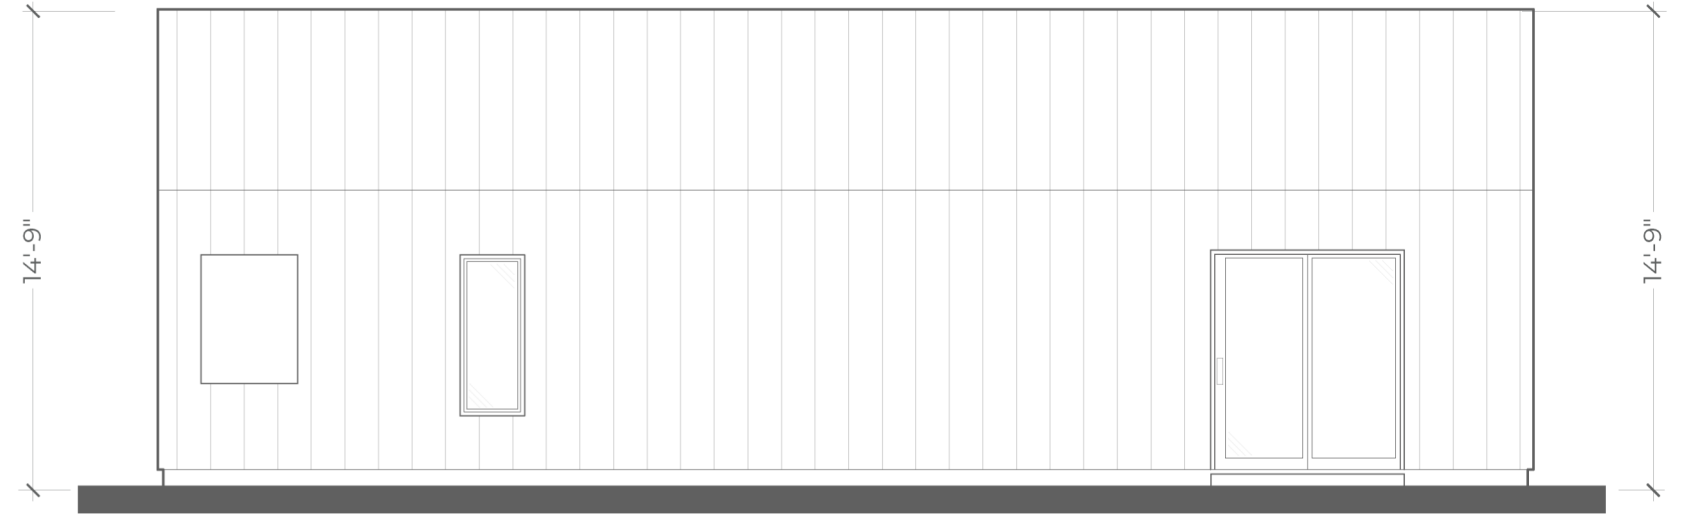

ROOST STUDIO

436 SQUARE FEET

- 1 COVERED PORCH
- 2 ENTRY
- 3 BATHROOM
- 4 KITCHEN
- 5 BEDROOM

ROOST STUDIO

436 SQUARE FEET

ELEVATION A

ELEVATION B

ELEVATION C

ELEVATION D

ROOST STUDIO

436 SQUARE FEET

- 1 COVERED PORCH
- 2 ENTRY
- 3 BATHROOM
- 4 KITCHEN
- 5 BEDROOM