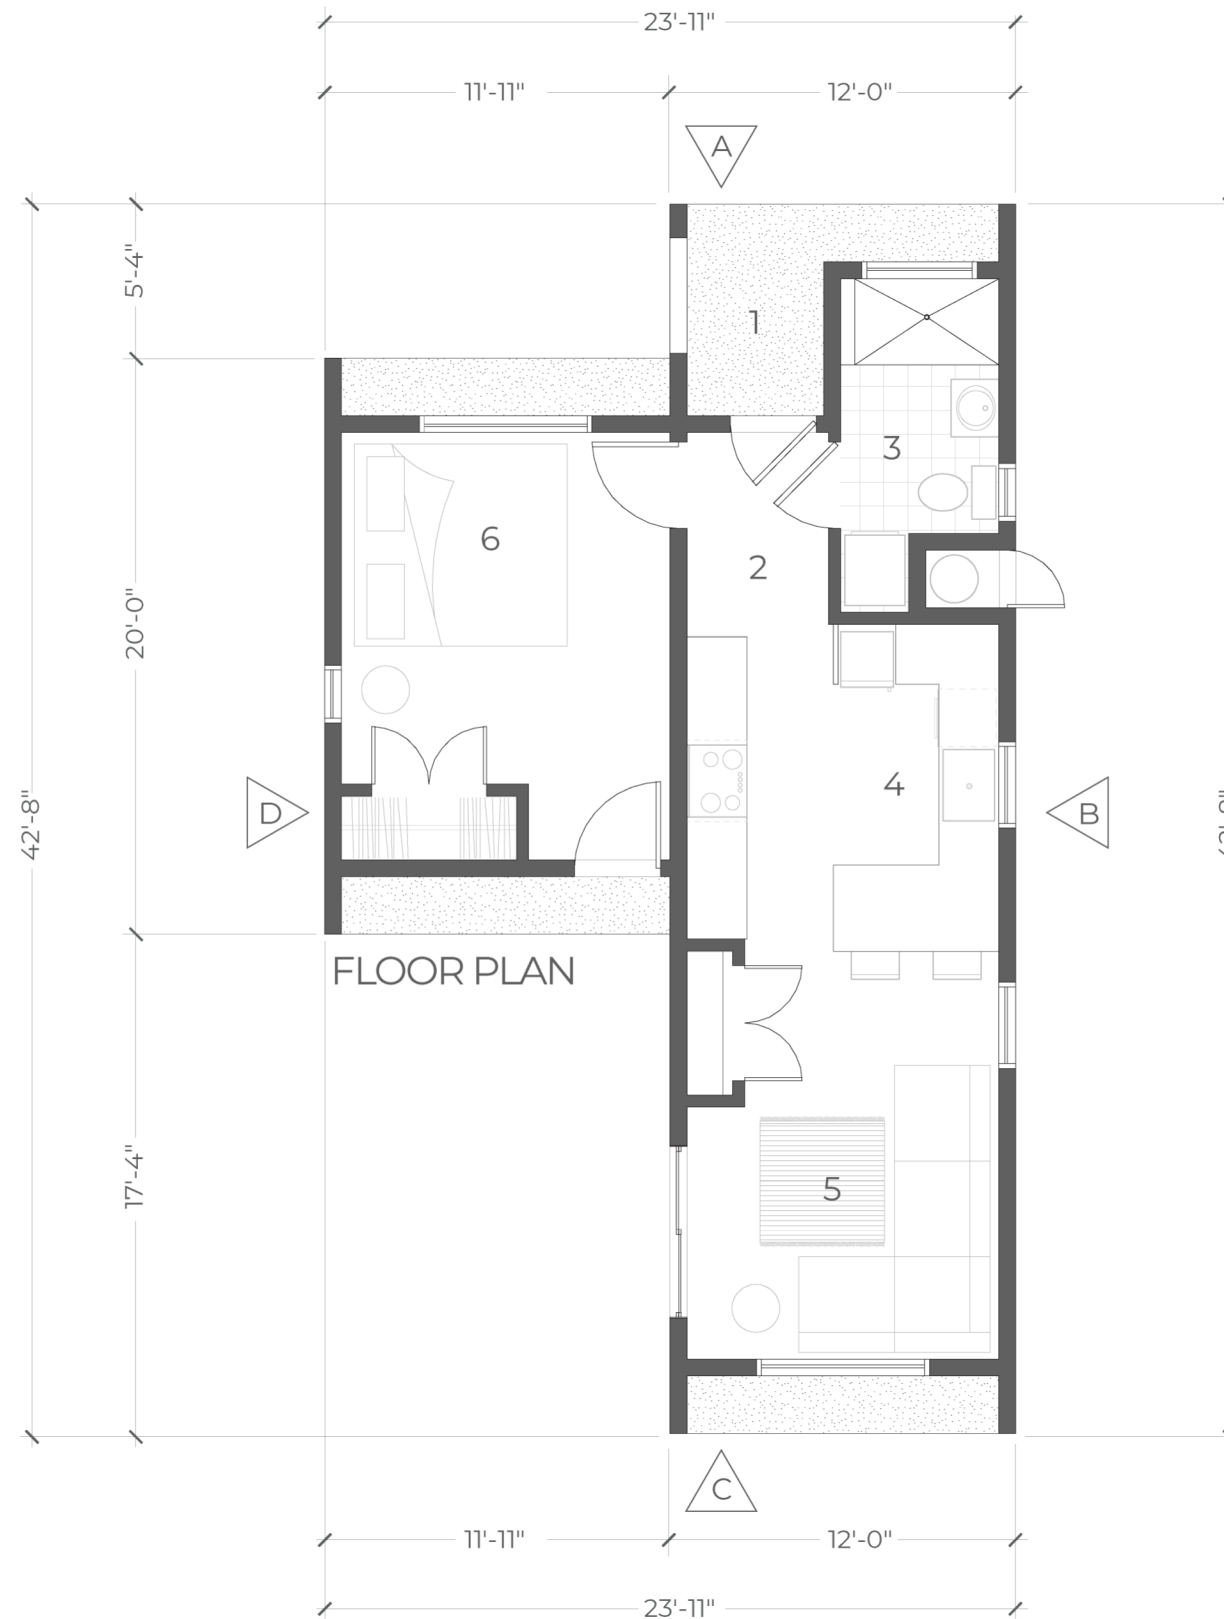

# ROOST ONE-BEDROOM

## 623 SQUARE FEET

- 1 COVERED PORCH
- 2 ENTRY
- 3 BATHROOM
- 4 KITCHEN
- 5 LIVING ROOM
- 6 BEDROOM

# ROOST ONE-BEDROOM

623 SQUARE FEET

ELEVATION A

ELEVATION B

ELEVATION C

ELEVATION D

# ROOST ONE-BEDROOM

623 SQUARE FEET

- 1 COVERED PORCH
- 2 ENTRY
- 3 BATHROOM
- 4 KITCHEN
- 5 LIVING ROOM
- 6 BEDROOM