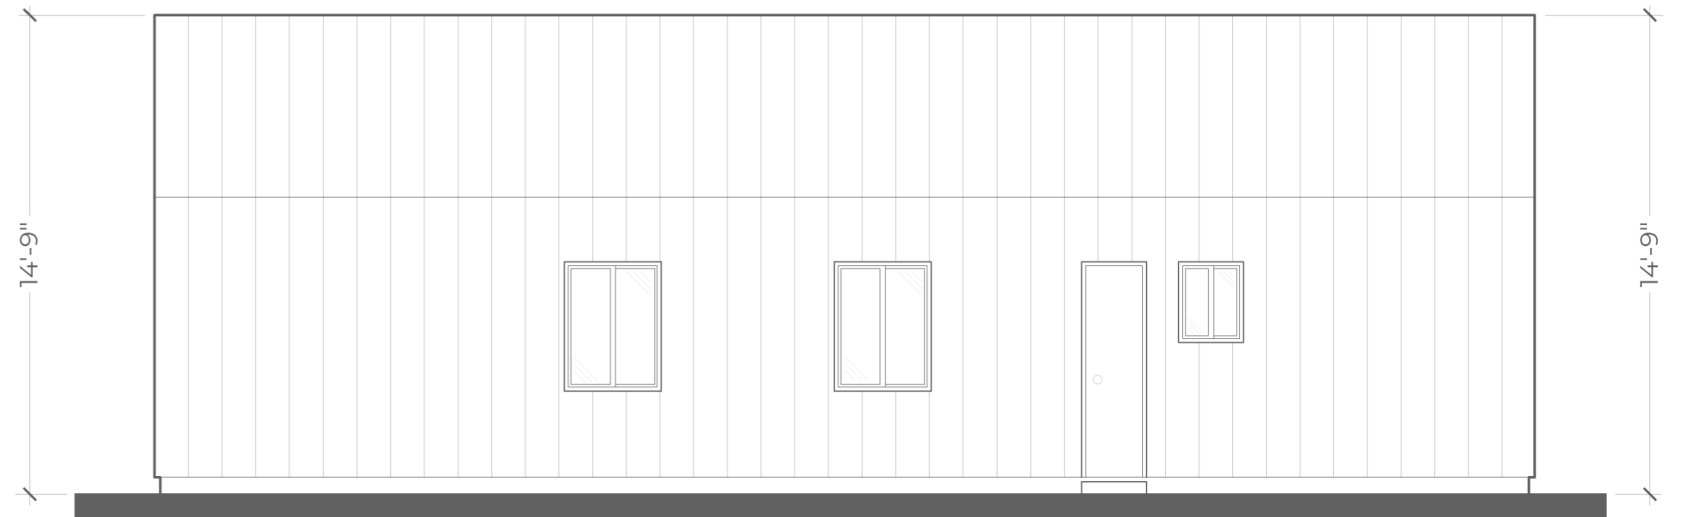

# ROOST ONE-BEDROOM

623 SQUARE FEET

ELEVATION A

ELEVATION B

ELEVATION C

ELEVATION D