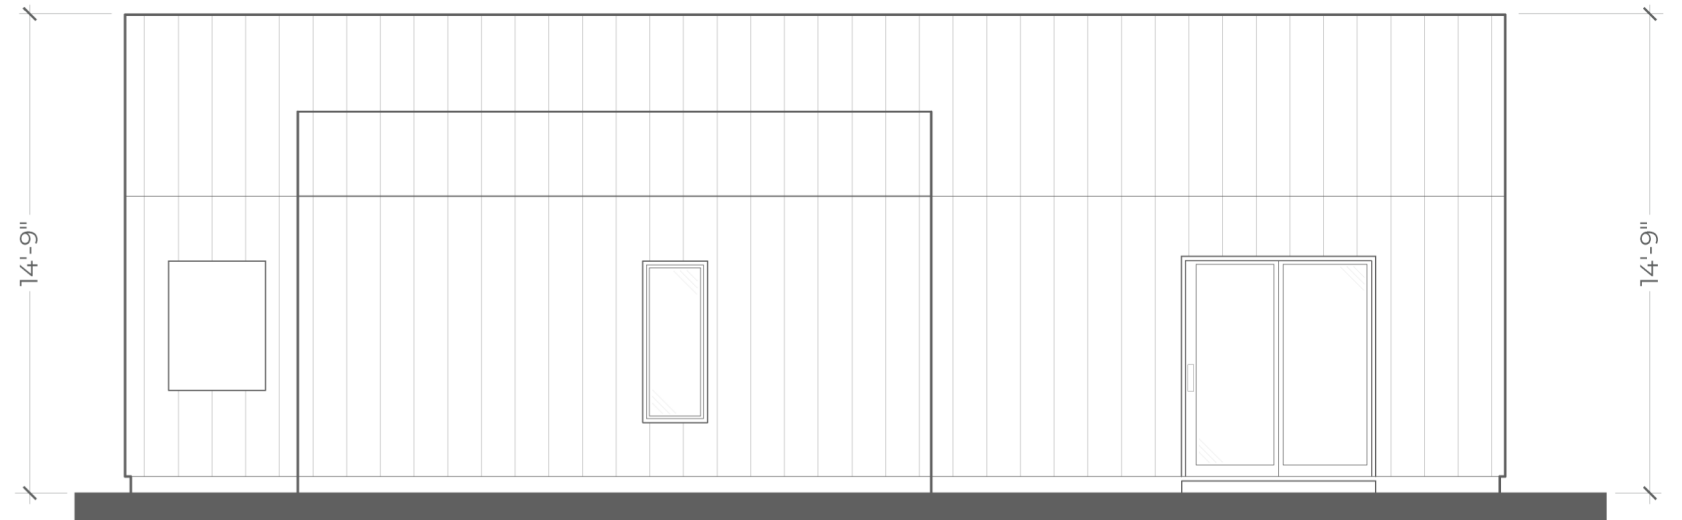

## 623 SQUARE FEET

- 1 COVERED PORCH
- 2 ENTRY
- 3 BATHROOM
- 4 KITCHEN
- 5 LIVING ROOM
- 6 BEDROOM

# ROOST ONE-BEDROOM

623 SQUARE FEET

ELEVATION A

ELEVATION B

ELEVATION C

ELEVATION D

# ROOST ONE-BEDROOM

623 SQUARE FEET

- 1 COVERED PORCH
- 2 ENTRY
- 3 BATHROOM
- 4 KITCHEN
- 5 LIVING ROOM
- 6 BEDROOM